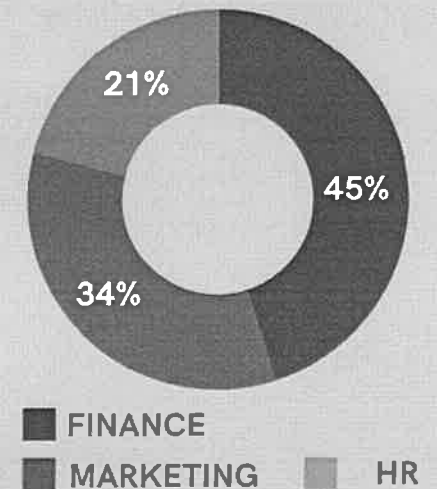

THE PLACEMENT & INTERNSHIP CELL, ARYABHATTA COLLEGE

PLACEMENT REPORT 2020-21

OUR RECRUITERS

10 LPA

HIGHEST PACKAGE

5 LPA

MEDIAN PACKAGE

45

STUDENTS SELECTED

200+

STUDENTS APPEARED

PROFILE WISE BREAK UP

Reach us out at aryabhatacollegepc@gmail.com

INTERNSHIP FAIR'21

Placement and Internship organizes its annual event internship fair every year where 20+ companies participate to recruit students from our college for internships. The event also had 4 speakers sessions from renowned people.