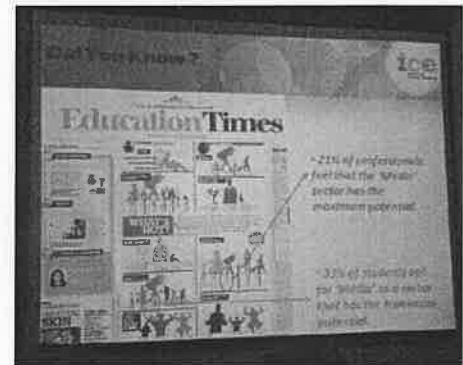

THE PLACEMENT AND INTERNSHIP CELL

Annual Report 2017-18

Aryabhata College

University of Delhi,
Benito Juarez Marg, South Campus,
New Delhi

WORKSHOPS

Corporate Social Responsibility

A seminar on "Corporate Social Responsibility" was organized in the seminar room on Friday, 8th September 2017 at Aryabhata College, University of Delhi.

Dr Bhattacharya, co-chairman and director at Institute of CR and Management, Delhi, introduced the students to the topic of CSR.

Job Prospects in Balaji Telefilms

The Placement and Internship Cell in association with Balaji Telefilms conducted a workshop on 16th October 2017 on the career prospects in the field of entertainment, film making, script writing and production

WORKSHOPS

Preparing for IAS

The Placement and Internship Cell in association with Shiksha conducted a on 30th October 2017 seminar civil services examination where the students get to know about the preparations that re need for the highly competitive examination.

OUR RECRUITERS

OUR EVENT

The Placement and Internship Cell organized its flagship event the internship fair'18. The event was a tremendous success where startups and major corporates joined us for providing internships to our students.